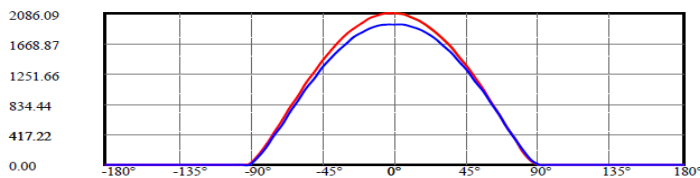

## SPECIFICATIONS

Model No.	AO-FP02-36W2x2-XXK	AO-FP02-48W2x4-XXK
Wattage	36W	48W
Size	2x2	2x4
Working Voltage	AC100V-277V	
Beam Angle	120°	
Color Temperature	4000K/5000K	
Luminous Efficacy	125 LM/W	
Color Rendering Index	Ra>80	
Operating Temperature	-22°F ~ +113°F / -30°C ~ +45°C	
Storage Temperature	-22°F ~ +113°F / -30°C ~ +45°C	
Environment Location	Damp Location	
Lifespan	50000H	
Diffuser Materials	PMMA	
The color of the lamp shell	White	
Dimming Function	0-10V Dimmable	
CRI	> 80	
Power Efficiency	>0.88	
Qty/Pack	2	
Master Package:	25"x2.75"x25"	48.81"x2.75"x25"
Master Pack Weight	16 LB	30.4 LB

## ORDERING GUIDE

Example: AO-PL-36W2x2-50K

Company Code	Product	Wattage & Size	CCT
AO	FP02	36W2x2 / 48W2x4	40K: 4000K / 50K: 5000K

# DIMENSIONS

2 x 4

Front View

Side View

2 x 2

Front View

Side View

# PHOTOMETRICS

2 x 4

C0(Max): —

C0/C180: —

C90/C270: —

Field angle(10%Imax): C0/180Left:82.4 Right:79.3  
:C90/270Left:81.8 Right:80.3

Beam Angle(50%Imax): C0/180Left:57.7 Right:54.9  
:C90/270Left:57.7 Right:56.2