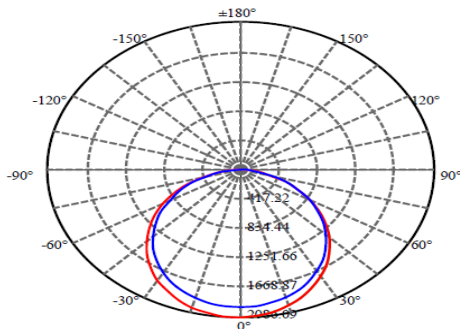

# DIMENSIONS

2 x 4

Front View

Side View

2 x 2

Front View

Side View

# PHOTOMETRICS

2 x 4

C0(Max): —

C0/C180: —

C90/C270: —

Field angle(10%Imax): C0/180Left:82.4 Right:79.3  
:C90/270Left:81.8 Right:80.3

Beam Angle(50%Imax): C0/180Left:57.7 Right:54.9  
:C90/270Left:57.7 Right:56.2

2 x 2

C0(Max): —

C0/C180: —

C90/C270: —

Field angle(10%Imax): C0/180Left:81.8 Right:80.9  
:C90/270Left:79.8 Right:79.6

Beam Angle(50%Imax): C0/180Left:60.9 Right:60.6  
:C90/270Left:54.6 Right:54.5

Alpha Omega Lighting  
www.alphaomegalighting.com