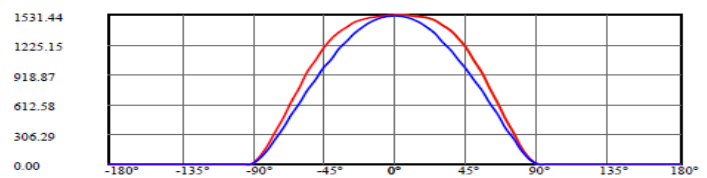

# DIMENSIONS

2 x 4

Front View

Side View

2 x 2

Front View

Side View

# PHOTOMETRICS

2 x 4

C0(Max): —

C0/C180: —

C90/C270: —

Field angle(10%Imax): C0/180Left:82.4 Right:79.3  
:C90/270Left:81.8 Right:80.3

Beam Angle(50%Imax): C0/180Left:57.7 Right:54.9  
:C90/270Left:57.7 Right:56.2

2 x 2

C0(Max): —

C0/C180: —

C90/C270: —

Field angle(10%Imax): C0/180Left:81.8 Right:80.9  
:C90/270Left:79.8 Right:79.6

Beam Angle(50%Imax): C0/180Left:60.9 Right:60.6  
:C90/270Left:54.6 Right:54.5

Alpha Omega Lighting  
www.alphaomegalighting.com