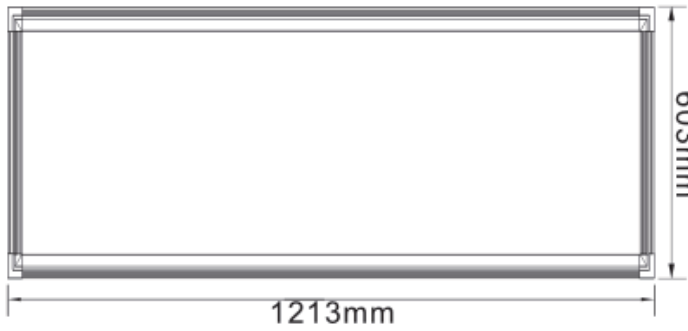

## SPECIFICATIONS

Model No.	AO-FP02-36W2x2-XXK	AO-FP02-48W2x4-XXK
Wattage	36W	48W
Size	2x2	2x4
Working Voltage	AC100V-277V	
Beam Angle	120°	
Color Temperature	4000K/5000K	
Luminous Efficacy	125 LM/W	
Color Rendering Index	Ra>80	
Operating Temperature	-22°F ~ +113°F / -30°C ~ +45°C	
Storage Temperature	-22°F ~ +113°F / -30°C ~ +45°C	
Environment Location	Damp Location	
Lifespan	50000H	
Diffuser Materials	PMMA	
The color of the lamp shell	White	
Dimming Function	0-10V Dimmable	
CRI	> 80	
Power Efficiency	>0.88	
Qty/Pack	2	
Master Package:	25"x2.75"x25"	48.81"x2.75"x25"
Master Pack Weight	16 LB	30.4 LB

# DIMENSIONS

2 x 4

Front View

Side View

2 x 2

Front View

Side View