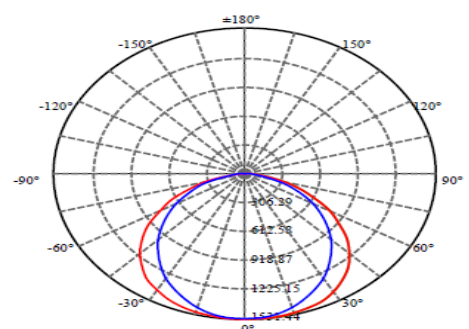

# DIMENSIONS

2 x 4

Front View

Side View

2 x 2

Front View

Side View

# PHOTOMETRICS

2 x 4

C0(Max): —

C0/C180: —

C90/C270: —

Field angle(10%Imax): C0/180Left:82.4 Right:79.3  
:C90/270Left:81.8 Right:80.3

Beam Angle(50%Imax): C0/180Left:57.7 Right:54.9  
:C90/270Left:57.7 Right:56.2

2 x 2

C0(Max): —

C0/C180: —

C90/C270: —

Field angle(10%Imax): C0/180Left:81.8 Right:80.9  
:C90/270Left:79.8 Right:79.6

Beam Angle(50%Imax): C0/180Left:60.9 Right:60.6  
:C90/270Left:54.6 Right:54.5

Alpha Omega Lighting  
www.alphaomegalighting.com