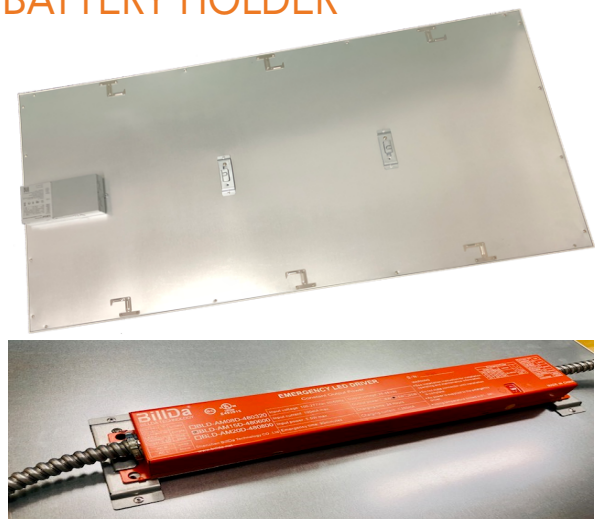

PRE-INSTALLED EMERGENCY BATTERY HOLDER

ORDERING GUIDE

Example: AO-PL-36W2x2-50K

Company Code	Product	Wattage & Size	CCT
AO	FP02	36W2x2 / 48W2x4	40K: 4000K / 50K: 5000K