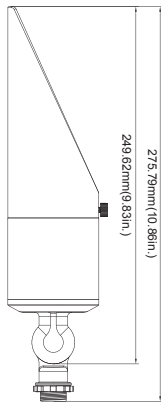

LED Short cowl

LED Long cowl

PERFORMANCE DATA

SYSTEM WATTS	COWL	BEAM ANGLE	VOLTAGE	2700K(80CRI)	3000K(80CRI)
				LUMENS (lm)	LUMENS (lm)
6W	NON cowl	° 5 2	C A V	4 2 - 2 01 0 5	0 0 5
		° 0 4	C A V	4 2 - 2 01 0 5	0 0 5
		° 0 6	C A V	4 2 - 2 01 2 4	0 2 4
6W	Short cowl	° 5 2	C A V	4 2 - 2 01 8 4	0 8 4
		° 0 4	C A V	4 2 - 2 01 5 4	0 5 4
		° 0 6	C A V	4 2 - 2 01 3 3	0 3 3
6W	Long cowl	° 5 2	C A V	4 2 - 2 01 5 3	0 5 3
		° 0 4	C A V	4 2 - 2 01 3 3	0 3 3
		° 0 6	C A V	4 2 - 2 01 3 2	0 3 2
10W	NON cowl	° 5 2	C A V	4 2 - 2 01 5 6	0 5 6
		° 0 4	C A V	4 2 - 2 01 5 6	0 5 6
		° 0 6	C A V	4 2 - 2 01 3 5	0 3 5
10W	Short cowl	° 5 2	C A V	4 2 - 2 01 0 6	0 0 6
		° 0 4	C A V	4 2 - 2 01 6 5	0 6 5
		° 0 6	C A V	4 2 - 2 01 2 4	0 2 4
10W	Long cowl	° 5 2	C A V	4 2 - 2 01 4 4	0 4 4
		° 0 4	C A V	4 2 - 2 01 0 4	0 0 4
		° 0 6	C A V	4 2 - 2 01 0 3	0 0 3

ELECTRICAL DATA

Number Of Drivers	Driver Current (mA)	Nominal Power (W)	INPUT VOLTAGE (V)	CURRENT (Amps)
1	0 4 1	6	2 1	0 5 . 0
		6	4 2	5 2 . 0
1	0 3 2	0 1	2 1	3 8 . 0
		0 1	4 2	2 4 . 0

DIMENSIONS

unit: mm/inch

LED Long cowl

Weight: 1.24lb

LED Short cowl

Weight: 1.09lb

ORDERING GUIDE

Example: AO-6-LV-XXK-Y-Y

Fixture Type	Wattage	Voltage	CCT	Finish	Beam Angle
AO- <input type="text"/>	<input type="text"/>	<input type="text"/>	<input type="text"/>	<input type="text"/>	<input type="text"/>
LS02 Landscape Series	6 6W 10 10W	LV 12-24V	27K 2700K 30K 3000K 40K 4000K 50K 5000K	D Dark Bronze B Black W White	25 25 Degree 40 40 Degree 60 60 Degree