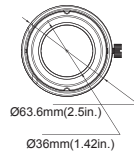

LED Short cowl

LED Long cowl

PERFORMANCE DATA

SYSTEM WATTS	COWL	BEAM ANGLE	VOLTAGE	2700K(80CRI)	3000K(80CRI)
				LUMENS (lm)	LUMENS (lm)
6W	NON cowl	° 5 2	C A V	4 2 - 2 01 0 5	0 0 5
		° 0 4	C A V	4 2 - 2 01 0 5	0 0 5
		° 0 6	C A V	4 2 - 2 01 2 4	0 2 4
6W	Short cowl	° 5 2	C A V	4 2 - 2 01 8 4	0 8 4
		° 0 4	C A V	4 2 - 2 01 5 4	0 5 4
		° 0 6	C A V	4 2 - 2 01 3 3	0 3 3
6W	Long cowl	° 5 2	C A V	4 2 - 2 01 5 3	0 5 3
		° 0 4	C A V	4 2 - 2 01 3 3	0 3 3
		° 0 6	C A V	4 2 - 2 01 3 2	0 3 2
10W	NON cowl	° 5 2	C A V	4 2 - 2 01 5 6	0 5 6
		° 0 4	C A V	4 2 - 2 01 5 6	0 5 6
		° 0 6	C A V	4 2 - 2 01 3 5	0 3 5
10W	Short cowl	° 5 2	C A V	4 2 - 2 01 0 6	0 0 6
		° 0 4	C A V	4 2 - 2 01 6 5	0 6 5
		° 0 6	C A V	4 2 - 2 01 2 4	0 2 4
10W	Long cowl	° 5 2	C A V	4 2 - 2 01 4 4	0 4 4
		° 0 4	C A V	4 2 - 2 01 0 4	0 0 4
		° 0 6	C A V	4 2 - 2 01 0 3	0 0 3

ELECTRICAL DATA

Number Of Drivers	Driver Current (mA)	Nominal Power (W)	INPUT VOLTAGE (V)	CURRENT (Amps)
1	0 4 1	6	2 1	0 5 . 0
		6	4 2	5 2 . 0
1	0 3 2	0 1	2 1	3 8 . 0
		0 1	4 2	2 4 . 0

DIMENSIONS

unit: mm/inch

LED Long cowl

Weight: 1.24lb

LED Short cowl

Weight: 1.09lb

ORDERING GUIDE

Example: AO-6-LV-XXK-Y-Y

Fixture Type	Wattage	Voltage	CCT	Finish	Beam Angle
AO- <input type="text"/>	<input type="text"/>	<input type="text"/>	<input type="text"/>	<input type="text"/>	<input type="text"/>
LS02 Landscape Series	6 6W 10 10W	LV 12-24V	27K 2700K 30K 3000K 40K 4000K 50K 5000K	D Dark Bronze B Black W White	25 25 Degree 40 40 Degree 60 60 Degree