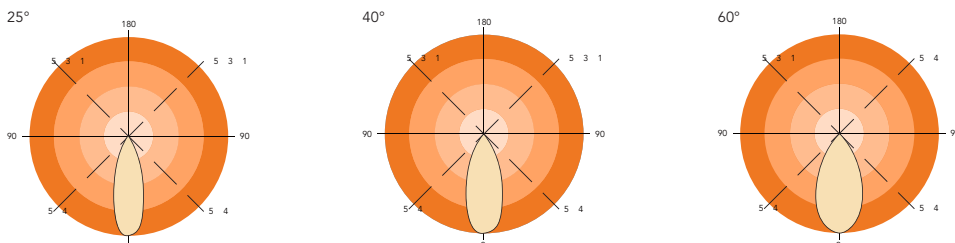

CHOOSE YOUR OPTICAL DISTRIBUTION

Each optic is designed for a specific purpose