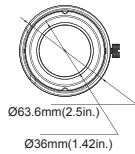

LED Short cowl

LED Long cowl

PERFORMANCE DATA

SYSTEM WATTS	COWL	BEAM ANGLE	VOLTAGE	2700K(80CRI)	3000K(80CRI)
				LUMENS (lm)	LUMENS (lm)
6W	NON cowl	° 5 2	C A V	4 2 - 2 01 0 5	0 0 5
		° 0 4	C A V	4 2 - 2 01 0 5	0 0 5
		° 0 6	C A V	4 2 - 2 01 2 4	0 2 4
6W	Short cowl	° 5 2	C A V	4 2 - 2 01 8 4	0 8 4
		° 0 4	C A V	4 2 - 2 01 5 4	0 5 4
		° 0 6	C A V	4 2 - 2 01 3 3	0 3 3
6W	Long cowl	° 5 2	C A V	4 2 - 2 01 5 3	0 5 3
		° 0 4	C A V	4 2 - 2 01 3 3	0 3 3
		° 0 6	C A V	4 2 - 2 01 3 2	0 3 2
10W	NON cowl	° 5 2	C A V	4 2 - 2 01 5 6	0 5 6
		° 0 4	C A V	4 2 - 2 01 5 6	0 5 6
		° 0 6	C A V	4 2 - 2 01 3 5	0 3 5
10W	Short cowl	° 5 2	C A V	4 2 - 2 01 0 6	0 0 6
		° 0 4	C A V	4 2 - 2 01 6 5	0 6 5
		° 0 6	C A V	4 2 - 2 01 2 4	0 2 4
10W	Long cowl	° 5 2	C A V	4 2 - 2 01 4 4	0 4 4
		° 0 4	C A V	4 2 - 2 01 0 4	0 0 4
		° 0 6	C A V	4 2 - 2 01 0 3	0 0 3

ELECTRICAL DATA

Number Of Drivers	Driver Current (mA)	Nominal Power (W)	INPUT VOLTAGE (V)	CURRENT (Amps)
1	0 4 1	6	2 1	0 5 . 0
		6	4 2	5 2 . 0
1	0 3 2	0 1	2 1	3 8 . 0
		0 1	4 2	2 4 . 0

DIMENSIONS

unit: mm/inch

LED Long cowl

Weight: 1.24lb

LED Short cowl

Weight: 1.09lb

ORDERING GUIDE

Example: AO-6-LV-XXK-Y-Y

Fixture Type	Wattage	Voltage	CCT	Finish	Beam Angle
AO- <input type="text"/>	<input type="text"/>	<input type="text"/>	<input type="text"/>	<input type="text"/>	<input type="text"/>
LS02 Landscape Series	6 6W 10 10W	LV 12-24V	27K 2700K 30K 3000K 40K 4000K 50K 5000K	D Dark Bronze B Black W White	25 25 Degree 40 40 Degree 60 60 Degree