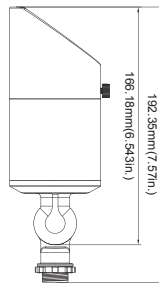

LED Short cowl

LED Long cowl

PERFORMANCE DATA

SYSTEM WATTS	COWL	BEAM ANGLE	VOLTAGE	2700K(80CRI)	3000K(80CRI)
				LUMENS (lm)	LUMENS (lm)
6W	NON cowl	° 5 2	C A V	4 2 - 2 01 0 5	0 0 5
		° 0 4	C A V	4 2 - 2 01 0 5	0 0 5
		° 0 6	C A V	4 2 - 2 01 2 4	0 2 4
6W	Short cowl	° 5 2	C A V	4 2 - 2 01 8 4	0 8 4
		° 0 4	C A V	4 2 - 2 01 5 4	0 5 4
		° 0 6	C A V	4 2 - 2 01 3 3	0 3 3
6W	Long cowl	° 5 2	C A V	4 2 - 2 01 5 3	0 5 3
		° 0 4	C A V	4 2 - 2 01 3 3	0 3 3
		° 0 6	C A V	4 2 - 2 01 3 2	0 3 2
10W	NON cowl	° 5 2	C A V	4 2 - 2 01 5 6	0 5 6
		° 0 4	C A V	4 2 - 2 01 5 6	0 5 6
		° 0 6	C A V	4 2 - 2 01 3 5	0 3 5
10W	Short cowl	° 5 2	C A V	4 2 - 2 01 0 6	0 0 6
		° 0 4	C A V	4 2 - 2 01 6 5	0 6 5
		° 0 6	C A V	4 2 - 2 01 2 4	0 2 4
10W	Long cowl	° 5 2	C A V	4 2 - 2 01 4 4	0 4 4
		° 0 4	C A V	4 2 - 2 01 0 4	0 0 4
		° 0 6	C A V	4 2 - 2 01 0 3	0 0 3

ELECTRICAL DATA

Number Of Drivers	Driver Current (mA)	Nominal Power (W)	INPUT VOLTAGE (V)	CURRENT (Amps)
1	0 4 1	6	2 1	0 5 . 0
		6	4 2	5 2 . 0
1	0 3 2	0 1	2 1	3 8 . 0
		0 1	4 2	2 4 . 0

DIMENSIONS

unit: mm/inch

LED Long cowl

Weight: 1.24lb

LED Short cowl

Weight: 1.09lb

ORDERING GUIDE

Example: AO-6-LV-XXK-Y-Y

Fixture Type	Wattage	Voltage	CCT	Finish	Beam Angle
AO- <input type="text"/>	<input type="text"/>	<input type="text"/>	<input type="text"/>	<input type="text"/>	<input type="text"/>
LS02 Landscape Series	6 6W 10 10W	LV 12-24V	27K 2700K 30K 3000K 40K 4000K 50K 5000K	D Dark Bronze B Black W White	25 25 Degree 40 40 Degree 60 60 Degree