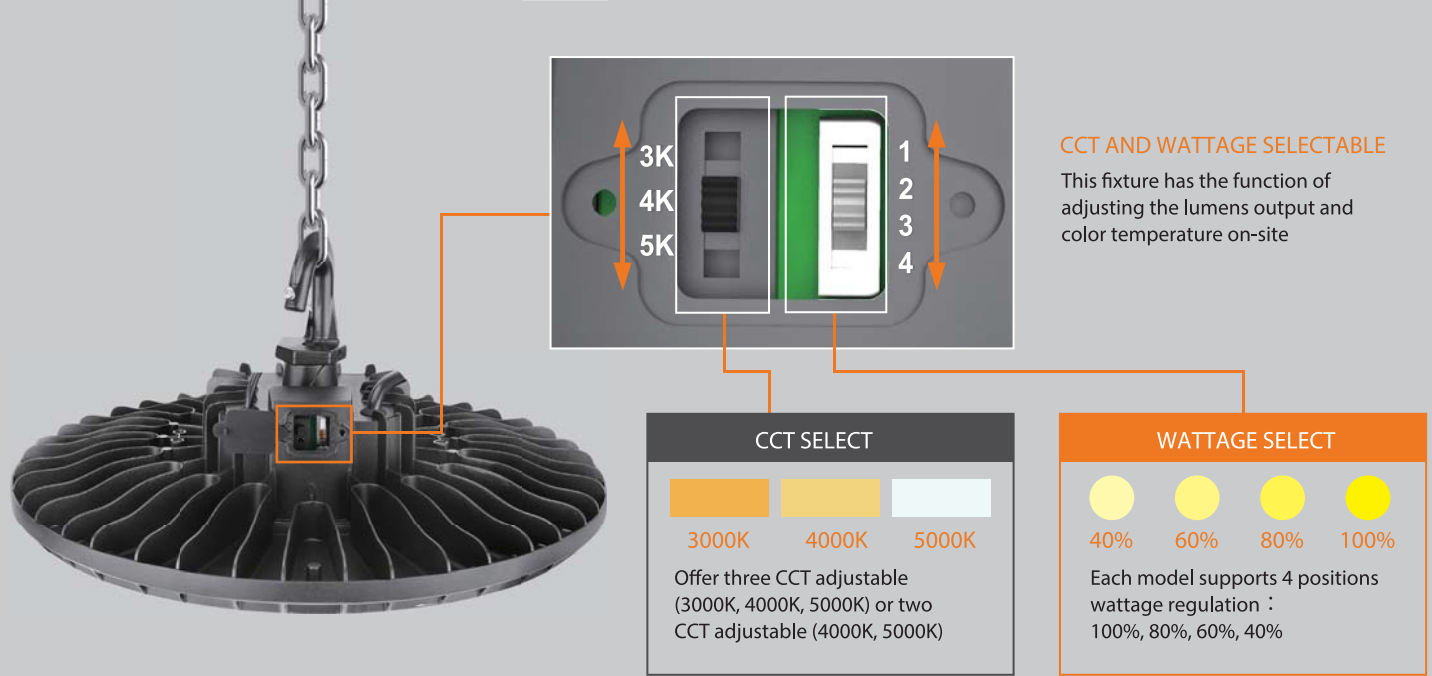

ELECTRICAL DATA

NUMBER OF DRIVERS	DRIVER CURRENT (MA)	NOMINAL POWER (W)	INPUT VOLTAGE (V)	CURRENT (AMPS)
1	800	100	120	0.83
		100	208	0.48
		100	240	0.42
		100	277	0.36
1	1150	150	120	1.25
		150	208	0.72
		150	240	0.63
		150	277	0.54
1	1280	160	120	1.33
		160	208	0.77
		160	240	0.67
		160	277	0.58
1	1700	210	120	1.75
		210	208	1.01
		210	240	0.88
		210	277	0.76
1	1750	230	120	1.92
		230	208	1.11
		230	240	0.96
		230	277	0.83
1	1850	235	120	1.96
		235	208	1.13
		235	240	0.98
		235	277	0.85