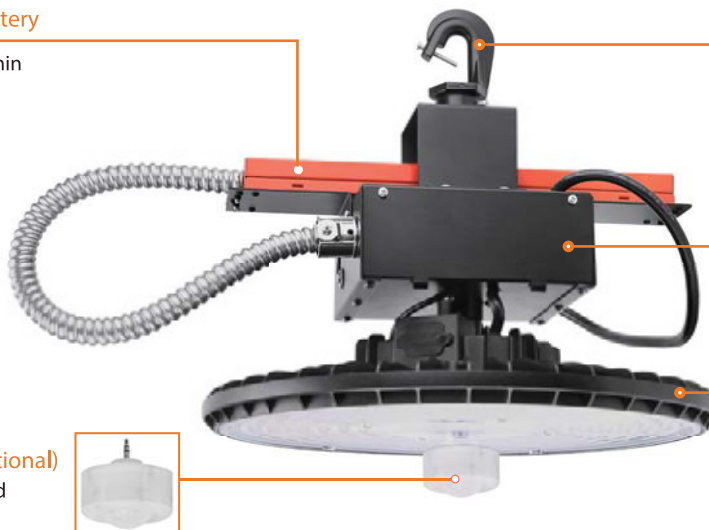

Housing

Rugged die-cast housing with corrosion-resistant powder coating for effective protection.