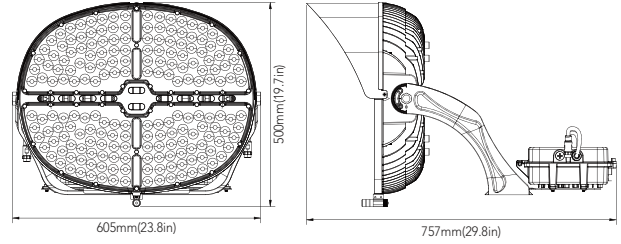

DIMENSIONS

unit: mm/inch

With Driver Box Attached

Small Size: 500W & 600W

Large Size: 850W & 1200W

Without Driver Box Attached

Small Size: 500W & 600W

Large Size: 850W & 1200W

PHOTOMETRICS

ACCESSORIES

 <p>Black Top Visor (Default)</p>	 <p>Aiming Sight (Default)</p>	 <p>Yoke Adaptor (Option)</p>	 <p>Square Beam Mounting Bracket (sold separately)</p>
 <p>Extension Cord Up to 164' (50m)</p>	 <p>Power Box Mounting Rail (sold separately)</p>	 <p>Glare Control Shield (Optional for large size)</p>	 <p>Integrated Control (Option)</p> <p>synapse DIM10-087-06</p>