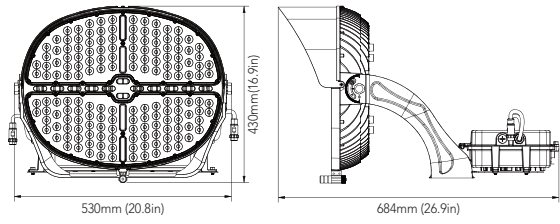

SIZE	SYSTEM WATTS	VOLTAGE	NEMA	EPA	CRI	LUMENS (4000K)	LPW (4000K)	LUMENS (5000K)	LPW (5000K)	LUMENS (5700K)	LPW (5700K)
Small Size	500W	120-277V 347-480V	4Hx4V	1.8911	70	70000lm	140 lm/W	70000lm	140 lm/W	68000lm	136 lm/W
			3Hx3V	1.8911	70	70000lm	140 lm/W	70000lm	140 lm/W	68000lm	136 lm/W
Small Size	600W	200-480V	4Hx4V	1.8911	70	92000lm	153 lm/W	92000lm	153 lm/W	90000lm	150 lm/W
			3Hx3V	1.8911	70	92000lm	153 lm/W	92000lm	153 lm/W	90000lm	150 lm/W
Large Size	850W	200-480V	4Hx4V	2.5471	70	120000lm	141 lm/W	120000lm	141 lm/W	115000lm	135 lm/W
			3Hx3V	2.5471	70	120000lm	141 lm/W	120000lm	141 lm/W	115000lm	135 lm/W
Large Size	1200W	200-480V	3Hx3V	2.5471	70	165000lm	138 lm/W	165000lm	138 lm/W	160000lm	133 lm/W
			2Hx2V	2.5471	70	165000lm	138 lm/W	165000lm	138 lm/W	160000lm	133 lm/W
			4Hx4V	2.5471	70	165000lm	138 lm/W	165000lm	138 lm/W	160000lm	133 lm/W

DIMENSIONS

unit: mm/inch

With Driver Box Attached

Small Size: 500W & 600W

Large Size: 850W & 1200W

Without Driver Box Attached

Small Size: 500W & 600W

Large Size: 850W & 1200W