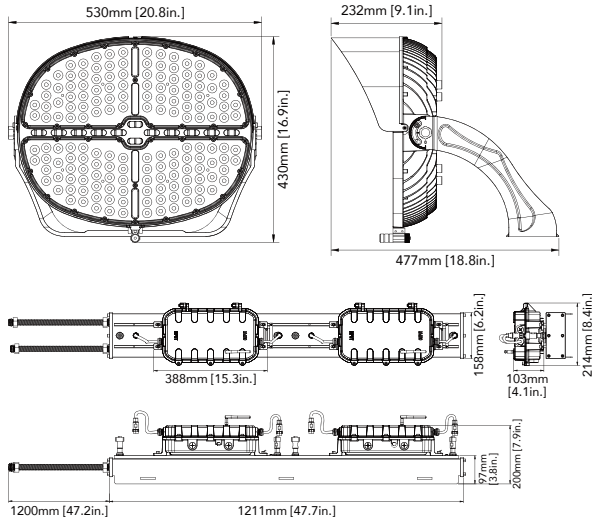

SIZE	SYSTEM WATTS	VOLTAGE	NEMA	EPA	CRI	LUMENS (4000K)	LPW (4000K)	LUMENS (5000K)	LPW (5000K)	LUMENS (5700K)	LPW (5700K)
Small Size	500W	120-277V 347-480V	4Hx4V	1.8911	70	70000lm	140 lm/W	70000lm	140 lm/W	68000lm	136 lm/W
			3Hx3V	1.8911	70	70000lm	140 lm/W	70000lm	140 lm/W	68000lm	136 lm/W
Small Size	600W	200-480V	4Hx4V	1.8911	70	92000lm	153 lm/W	92000lm	153 lm/W	90000lm	150 lm/W
			3Hx3V	1.8911	70	92000lm	153 lm/W	92000lm	153 lm/W	90000lm	150 lm/W
Large Size	850W	200-480V	4Hx4V	2.5471	70	120000lm	141 lm/W	120000lm	141 lm/W	115000lm	135 lm/W
			3Hx3V	2.5471	70	120000lm	141 lm/W	120000lm	141 lm/W	115000lm	135 lm/W
Large Size	1200W	200-480V	3Hx3V	2.5471	70	165000lm	138 lm/W	165000lm	138 lm/W	160000lm	133 lm/W
			2Hx2V	2.5471	70	165000lm	138 lm/W	165000lm	138 lm/W	160000lm	133 lm/W
			4Hx4V	2.5471	70	165000lm	138 lm/W	165000lm	138 lm/W	160000lm	133 lm/W

DIMENSIONS

unit: mm/inch

With Driver Box Attached

Small Size: 500W & 600W

Large Size: 850W & 1200W

Without Driver Box Attached

Small Size: 500W & 600W

Large Size: 850W & 1200W

PHOTOMETRICS

ACCESSORIES

 <p>Black Top Visor (Default)</p>	 <p>Aiming Sight (Default)</p>	 <p>Yoke Adaptor (Option)</p>	 <p>Square Beam Mounting Bracket (sold separately)</p>
 <p>Extension Cord Up to 164' (50m)</p>	 <p>Power Box Mounting Rail (sold separately)</p>	 <p>Glare Control Shield (Optional for large size)</p>	 <p>Integrated Control (Option)</p> <p>synapse DIM10-087-06</p>