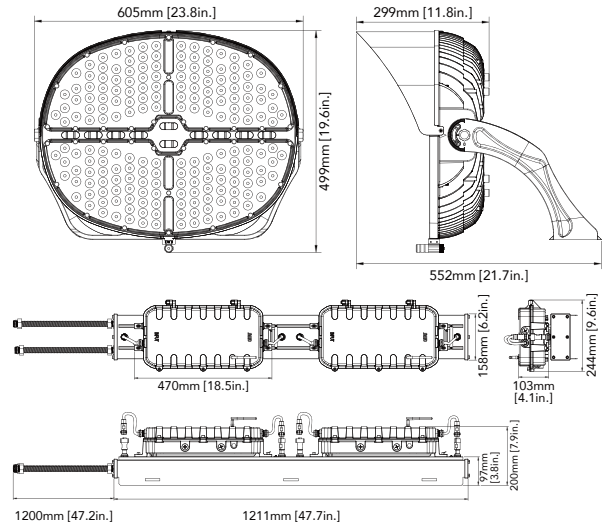

SIZE	SYSTEM WATTS	VOLTAGE	NEMA	EPA	CRI	LUMENS (4000K)	LPW (4000K)	LUMENS (5000K)	LPW (5000K)	LUMENS (5700K)	LPW (5700K)
Small Size	500W	120-277V 347-480V	4Hx4V	1.8911	70	70000lm	140 lm/W	70000lm	140 lm/W	68000lm	136 lm/W
			3Hx3V	1.8911	70	70000lm	140 lm/W	70000lm	140 lm/W	68000lm	136 lm/W
Small Size	600W	200-480V	4Hx4V	1.8911	70	92000lm	153 lm/W	92000lm	153 lm/W	90000lm	150 lm/W
			3Hx3V	1.8911	70	92000lm	153 lm/W	92000lm	153 lm/W	90000lm	150 lm/W
Large Size	850W	200-480V	4Hx4V	2.5471	70	120000lm	141 lm/W	120000lm	141 lm/W	115000lm	135 lm/W
			3Hx3V	2.5471	70	120000lm	141 lm/W	120000lm	141 lm/W	115000lm	135 lm/W
Large Size	1200W	200-480V	3Hx3V	2.5471	70	165000lm	138 lm/W	165000lm	138 lm/W	160000lm	133 lm/W
			2Hx2V	2.5471	70	165000lm	138 lm/W	165000lm	138 lm/W	160000lm	133 lm/W
			4Hx4V	2.5471	70	165000lm	138 lm/W	165000lm	138 lm/W	160000lm	133 lm/W

DIMENSIONS

unit: mm/inch

With Driver Box Attached

Small Size: 500W & 600W

Large Size: 850W & 1200W

Without Driver Box Attached

Small Size: 500W & 600W

Large Size: 850W & 1200W

PHOTOMETRICS

ACCESSORIES

 <p>Black Top Visor (Default)</p>	 <p>Aiming Sight (Default)</p>	 <p>Yoke Adaptor (Option)</p>	 <p>Square Beam Mounting Bracket (sold separately)</p>
 <p>Extension Cord Up to 164' (50m)</p>	 <p>Power Box Mounting Rail (sold separately)</p>	 <p>Glare Control Shield (Optional for large size)</p>	 <p>Integrated Control (Option)</p> <p>synapse DIM10-087-06</p>